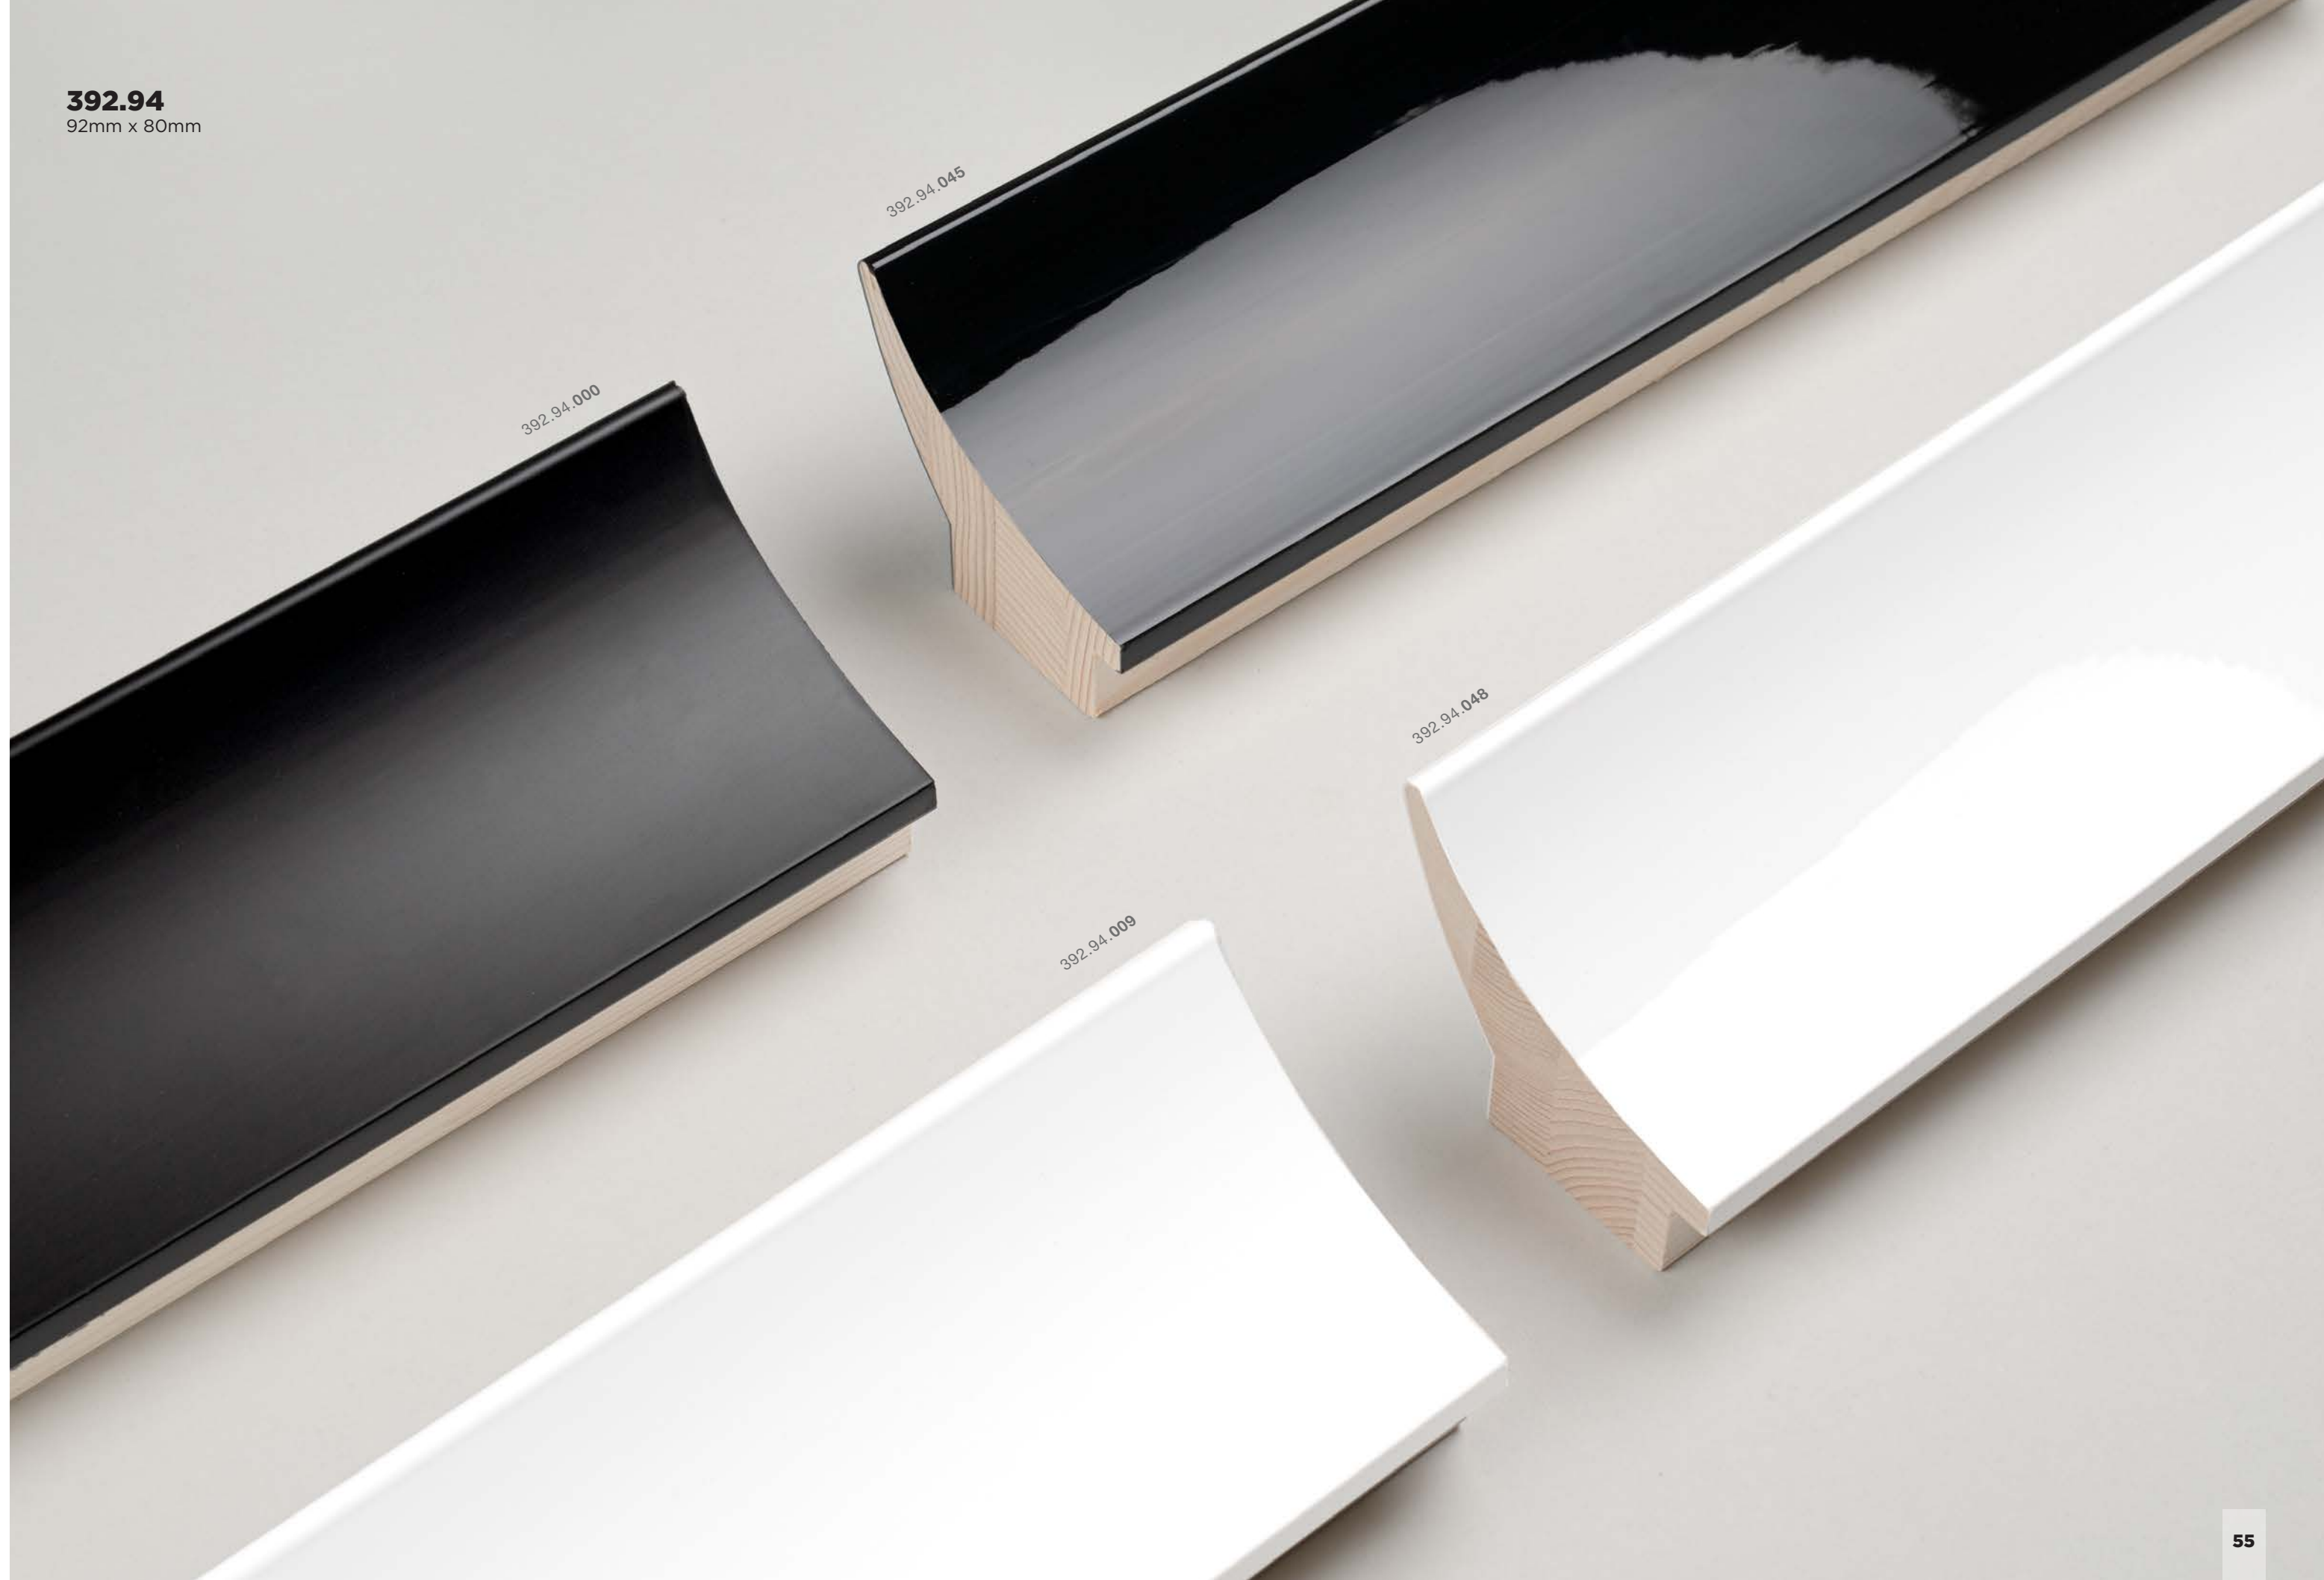

# Slide

**392.34**  
30mm x 32.2mm

**392.54**  
54mm x 58mm

**392.94**  
92mm x 80mm

**392.34**  
30mm x 32.2mm

**392.54**  
54mm x 58mm

**392.94.043**  
92mm x 80mm

**CONTROSAGOMA**

**392.34**

**392.54**

**392.94**

**392.94**  
92mm x 80mm

392.94.000

392.94.045

392.94.009

392.94.048

**176.54**  
28mm x 25mm

**177.44**  
20mm x 30mm

## Distinct

**176.54**  
28mm x 25mm

**177.44**  
20mm x 30mm