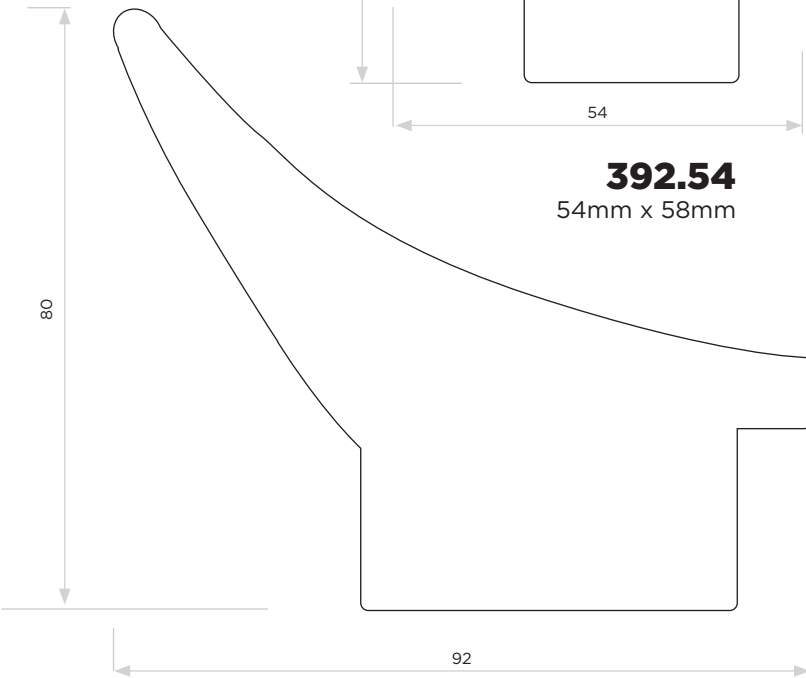

# Slide

**392.34**  
30mm x 32.2mm

**392.54**  
54mm x 58mm

**392.94**  
92mm x 80mm

**392.34**  
30mm x 32.2mm

**392.54**  
54mm x 58mm

**392.94.043**  
92mm x 80mm

**CONTROSAGOMA**

**392.34**

**392.54**

**392.94**

**392.94**  
92mm x 80mm

392.94.000

392.94.045

392.94.009

392.94.048

**176.54**  
28mm x 25mm

**177.44**  
20mm x 30mm

## Distinct

**176.54**  
28mm x 25mm

**177.44**  
20mm x 30mm