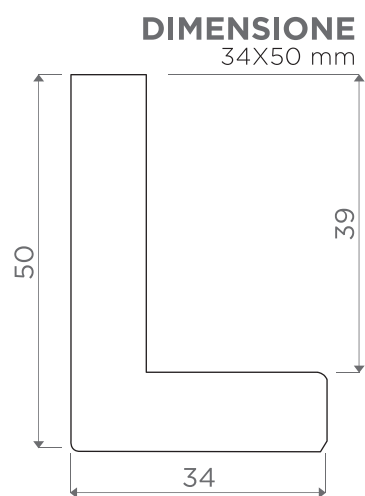

104.83

Ayous trattato antitarlo
Woodworm repellent treatment