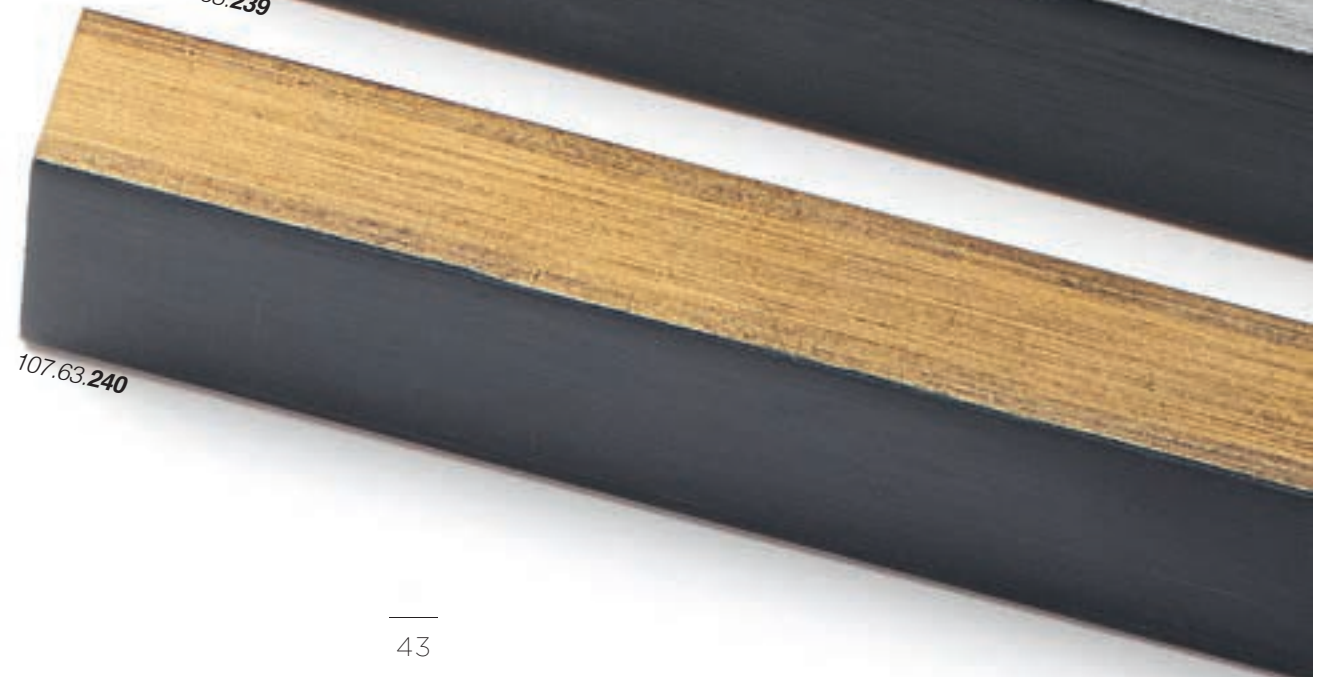

## 107.63

Ayous trattato antitarlo  
*Woodworm repellent treatment*

**DIMENSIONE**  
20X32,5 mm

107.63.028

107.63.031

107.63.237

107.63.238

107.63.239