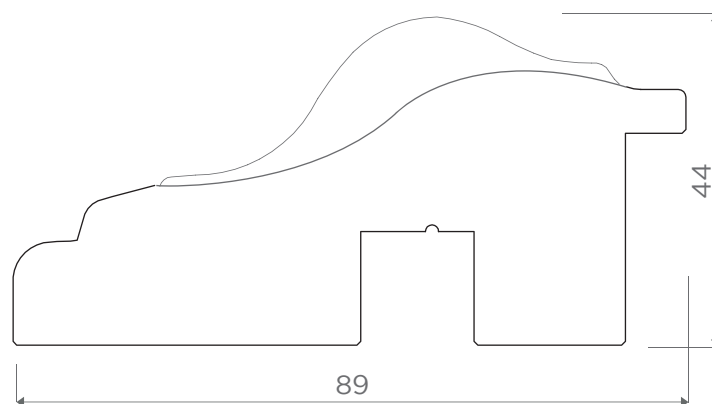

CHIC & PRESTIGE

275.63

Ayous trattato antitarlo
Woodworm repellent treatment

DIMENSIONE
89X44 mm