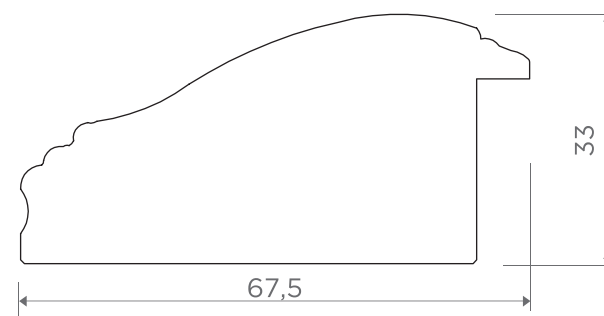

DAILY

325.73

DIMENSIONE
68,5X56 mm

Ayous trattato antitarlo
Woodworm repellent treatment

325.43

DIMENSIONE
49X39 mm

Ayous trattato antitarlo
Woodworm repellent treatment

91

208.73

DIMENSIONE
67,5X33 mm

Ayous trattato antitarlo
Woodworm repellent treatment