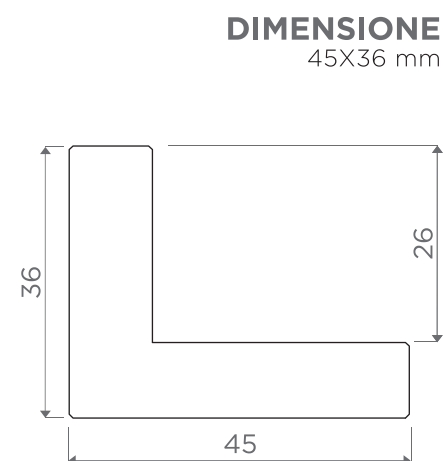

104.43

Ayous trattato antitarlo
Woodworm repellent treatment